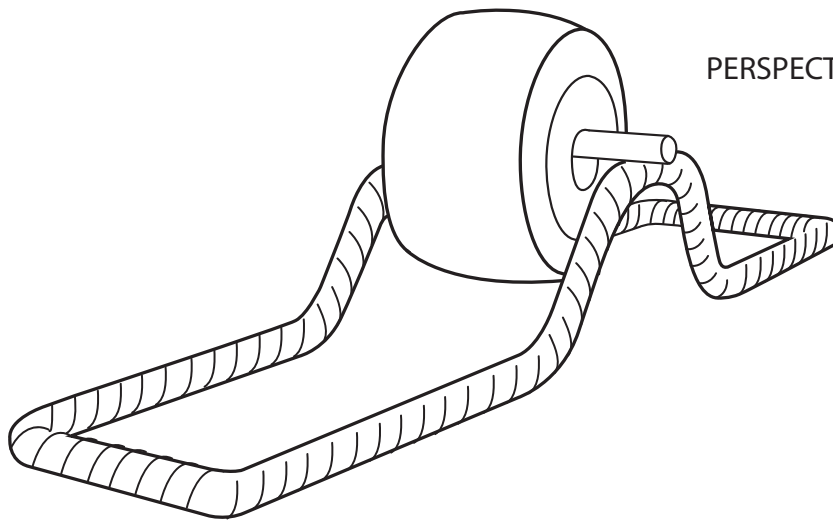

# CAGECASTER®

PLAN VIEW

END VIEW

SIDE VIEW

PERSPECTIVE VIEW

**SHAFTSPACER®**  
**SYSTEMS**

PART DETAIL  
CC300HD & CC350HD  
CAGECASTER

**Foundation  
Technologies, Inc.®**