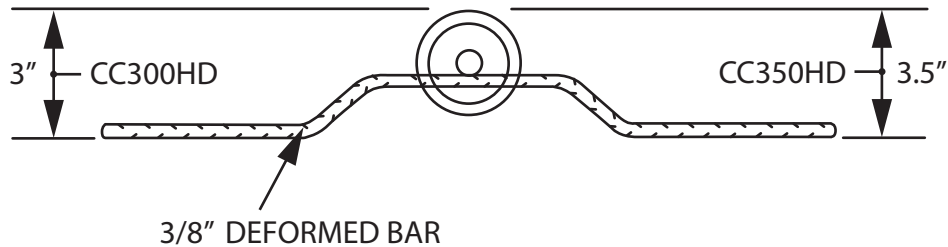

# CAGECASTER®

PLAN VIEW

END VIEW

SIDE VIEW

PERSPECTIVE VIEW

**SHAFTSPACER®**  
**SYSTEMS**

PART DETAIL  
CC300HD & CC350HD  
CAGECASTER

**Foundation  
Technologies, Inc.®**