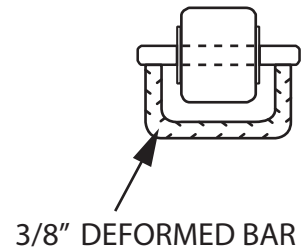

# CAGECASTER®

PLAN VIEW

END VIEW

SIDE VIEW

PERSPECTIVE VIEW

**SHAFTSPACER®**  
**SYSTEMS**

PART DETAIL  
CC300HD & CC350HD  
CAGECASTER

**Foundation  
Technologies, Inc.®**