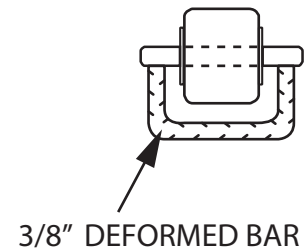

# CAGECASTER®

HEAVY DUTY DRILLED SHAFT REBAR CENTRALIZER

MODEL CC250HD

PLAN VIEW

END VIEW

SIDE VIEW

PERSPECTIVE VIEW

**SHAFTSPACER®** *systems*