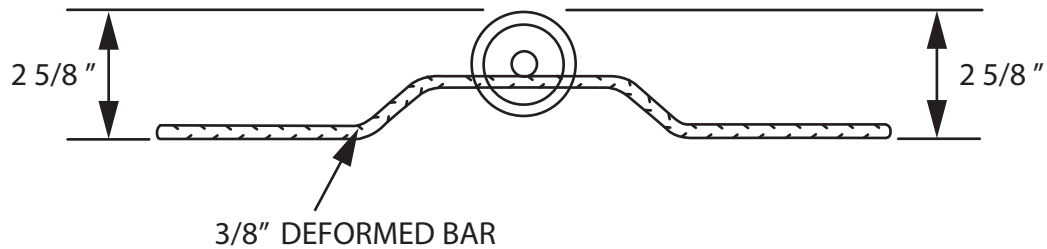

# CAGECASTER®

HEAVY DUTY DRILLED SHAFT REBAR CENTRALIZER

MODEL CC250HD

PLAN VIEW

END VIEW

SIDE VIEW

PERSPECTIVE VIEW

**SHAFTSPACER®** *systems*