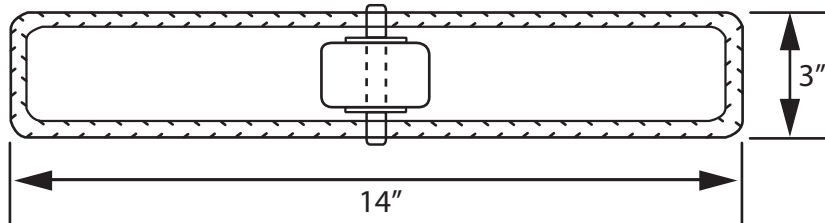

# CAGECASTER®

HEAVY DUTY DRILLED SHAFT REBAR CENTRALIZER

MODEL CC250HD

PLAN VIEW

END VIEW

SIDE VIEW

PERSPECTIVE VIEW

**SHAFTSPACER®** *systems*